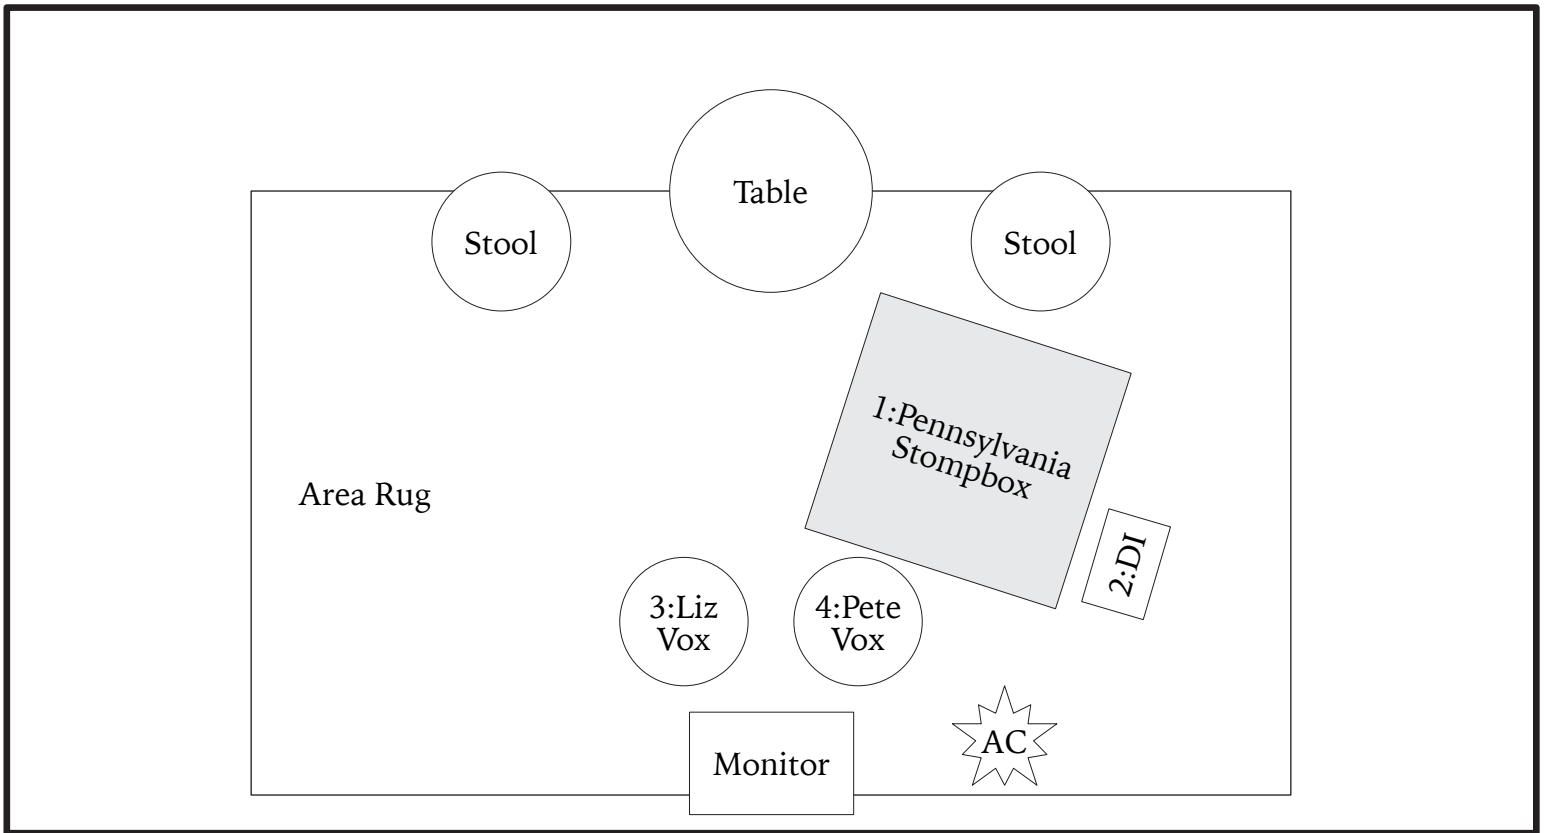

## Stage Plot: Liz & Pete

### Liz & Pete Channel Lineup:

1: Pete	Pennsylvania Stompbox	XLR	+48v	
2: Pete	Acoustic Guitar DI	XLR		
3: Liz	Neumann KMS105 or sim	XLR	+48v	round base boom stand
4: Pete	Neumann KMS105 or sim	XLR	+48v	round base boom stand

Please provide two (2) normal height stools, a table for water/accessories, and a power drop at the front of the stage. Microphones can be brought by the artist if KMS105s or suitable substitute can't be provided.